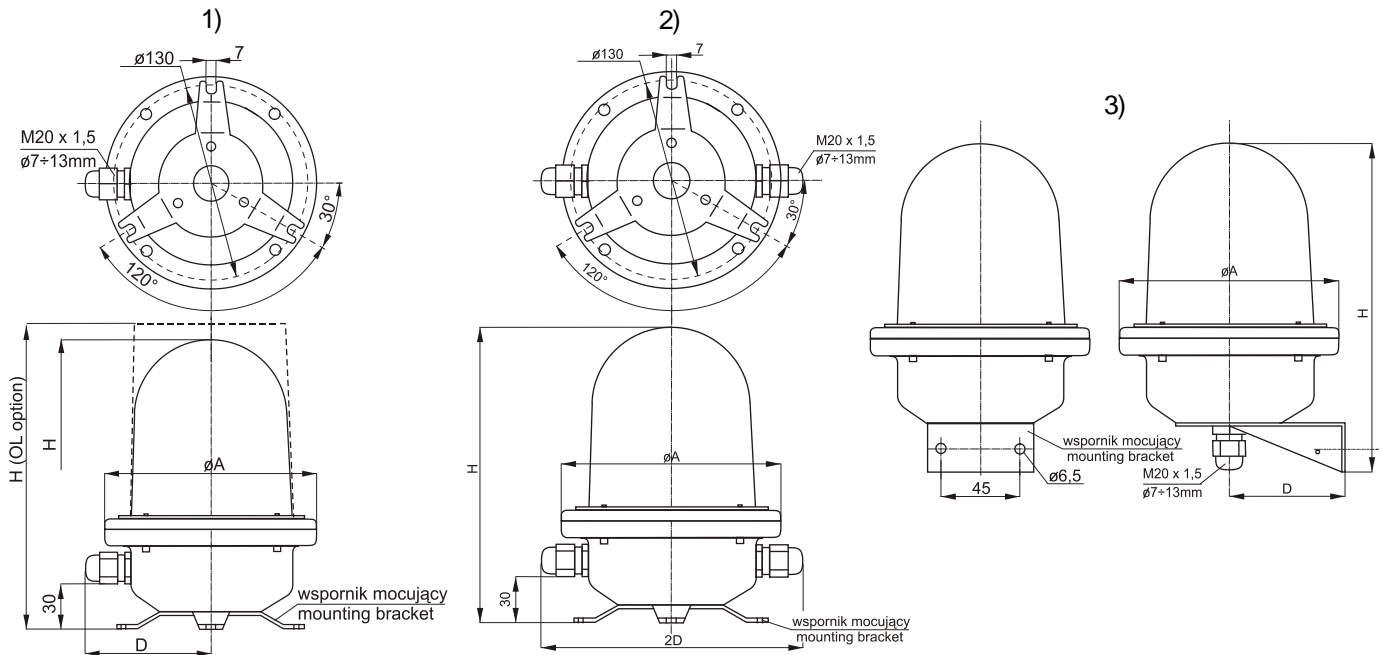

Fittings are supposed to be mounted on a ceiling or wall.

CONSTRUCTION

Housings are made of stainless steel and coated with white powder. Supplying cables are led through glands. The globes are made of unbreakable and slow-burning polycarbonate.

Options (on request):

- connection box - bulb max 100W - OB424
- lampholder B15d - OB4224
- rotary lamp effect - OB4225

STANDARDS AND RULES

IEC-598
PRS, GL, LRS, DNV, ABS, RMRS

Rysunki gabarytowe / Dimensioned drawings