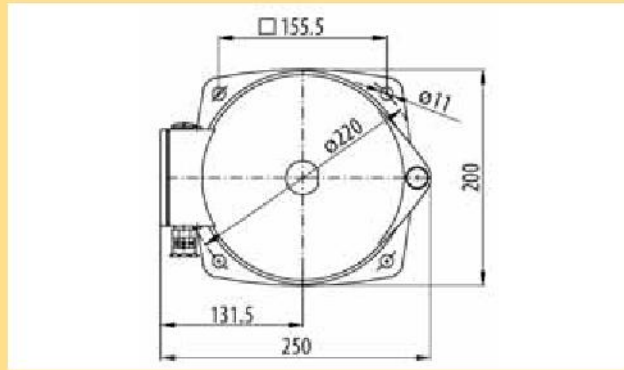

LED 780 Family

J.H. Peters + Bey GmbH

НАЗНАЧЕНИЕ

Фонари предназначены для световой сигнализации, информирующей о позиции судна в акватории. Предназначены для монтажа на судах с механическим приводом длиной 50 м и больше.

СТРОЕНИЕ

Корпус фонарей изготовлен из чёрного полиамида, усиленного стекланным волокном, не магнитного, устойчивого к коррозии в морских условиях и устойчивого к механическим ударам. Все монтажные элементы и экраны изготовлены из нержавеющей стали. Линзы фонарей изготовлены из PMMA. Каждый фонарь оснащён присоединительной коробкой. По желанию поставка со сборным гибким кабелем 2x1,5м² и длиной 1,5м.

НОРМЫ И ПРАВИЛА

BSH, GL, требования Конвенции IMO 1972, MED

DESIGNATION

Lanterns serve as navigation-signalling lights informing about the vessel position. Lanterns are foreseen for power-driven vessels of length more than 50m.

CONSTRUCTION

The housing of the lantern is made of black polyamid glass fibre reinforced, shock and seawater resistant, non-corrosive and non-magnetic. All fixing elements and screens are made of stainless steel. Lenses are made of PMMA. Every light is equipped with its own terminal box. On request the flexible marine cable 2x1,5mm², 1,5m length may be supplied.

STANDARDS AND RULES

BSH, GL, in accordance with IMO 1972 Convention, MED

Цвет / Color	green	red	white	white	yellow	red	white	red	green	yellow	blue	white
Угол / Angle	112,5°	112,5°	225°	135°	135°	135°	360°	360°	360°	360°	60°	360°
Диапазон / Visibility	3nm	3nm	6nm	3nm	3nm	3nm	3nm	3nm	3nm	3nm	2nm	5nm
Назначение / Designation	Правый борт Starboard	Левый борт Port side	Мачтовый Masthead	Кормовой Stern	Буксировки Towing	Канал Суэцкий Suez	Сигнал. Signalling	Сигнал. Signalling	Сигнал. Signalling	Сигнал. Signalling	Рулевой Steering	Маневренный Manoeuvring
Двойные фонари / Double lanterns												
24V DC	7813010	7823010	7833010	7843010	7843210	7841810	7863110	7863210	7863310	7863410	-	-
230V AC	7813030	7823030	7833030	7843030	7843230	7841830	7863130	7863230	7863330	7863430	-	-
24V DC / 230V AC	7813040	7823040	7833040	7843040	7843240	7841840	7863140	7863240	7863340	7863440	-	-
Потреб. / Wattage	5W	3W	17W	3W	6W	3W	8W	6W	10W	12W	-	-
Одиночные фонари / Single lanterns												
24V DC	7811010	7821010	7831010	7841010	7841210	7841610	7861010	7861210	7861310	7861410	-	7861710
230V AC	7811030	7821030	7831030	7841030	7841230	7841630	7861030	7861230	7861330	7861430	5081020	7861730
Потреб. / Wattage	5W	3W	17W	3W	6W	3W	8W	6W	10W	3,6W	2,1W	18W

Долговечность – 50000 часов / Certified lifetime – 50000 hours

Без обслуживающего персонала / Maintenance free

Низкий расход энергии / Low power consumption

Не требуются запасные источники света / No spare bulbs any more

Одиночные и двойные фонари имеют одни и те же размеры / Single and double lanterns have the same dimension

СИГНАЛЬНО-ОТЛИЧИТЕЛЬНЫЕ ФОНАРИ
SIGNALLING-POSITION LANTERNS