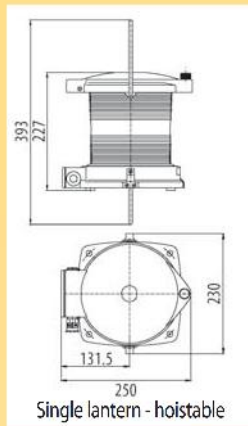

LED 780 Family

J.H. Peters + Bey GmbH

НАЗНАЧЕНИЕ

Фонари предназначены для световой сигнализации, информирующей о позиции судна в акватории. Предназначены для монтажа на судах с механическим приводом длиной 50 м и больше.

СТРОЕНИЕ

Корпус фонарей изготовлен из чёрного полиамида, усиленного стекланным волокном, не магнитного, устойчивого к коррозии в морских условиях и устойчивого к механическим ударам. Все монтажные элементы и экраны изготовлены из нержавеющей стали. Линзы фонарей изготовлены из PMMA. Каждый фонарь оснащён присоединительной коробкой. По желанию поставка со сборным гибким кабелем 2x1,5м² и длиной 1,5м.

НОРМЫ И ПРАВИЛА

BSH, GL, требования Конвенции IMO 1972, MED

DESIGNATION

Lanterns serve as navigation-signalling lights informing about the vessel position. Lanterns are foreseen for power-driven vessels of length more than 50m.

CONSTRUCTION

The housing of the lantern is made of black polyamid glass fibre reinforced, shock and seawater resistant, non-corrosive and non-magnetic. All fixing elements and screens are made of stainless steel. Lenses are made of PMMA. Every light is equipped with its own terminal box. On request the flexible marine cable 2x1,5mm², 1,5m length may be supplied.

STANDARDS AND RULES

BSH, GL, in accordance with IMO 1972 Convention, MED

Цвет / Color	green	red	white	white	yellow	red	white	red	green	yellow	blue	white
Угол / Angle	112,5°	112,5°	225°	135°	135°	135°	360°	360°	360°	360°	60°	360°
Диапазон / Visibility	3nm	3nm	6nm	3nm	3nm	3nm	3nm	3nm	3nm	3nm	2nm	5nm
Назначение / Designation	Правый борт Starboard	Левый борт Port side	Мачтовый Masthead	Кормовой Stern	Буксировки Towing	Канал Суэцкий Suez	Сигнал. Signalling	Сигнал. Signalling	Сигнал. Signalling	Сигнал. Signalling	Рулевой Steering	Маневренный Manoeuvring
Двойные фонари / Double lanterns												
24V DC	7813010	7823010	7833010	7843010	7843210	7841810	7863110	7863210	7863310	7863410	-	-
230V AC	7813030	7823030	7833030	7843030	7843230	7841830	7863130	7863230	7863330	7863430	-	-
24V DC / 230V AC	7813040	7823040	7833040	7843040	7843240	7841840	7863140	7863240	7863340	7863440	-	-
Потреб. / Wattage	5W	3W	17W	3W	6W	3W	8W	6W	10W	12W	-	-
Одиночные фонари / Single lanterns												
24V DC	7811010	7821010	7831010	7841010	7841210	7841610	7861010	7861210	7861310	7861410	-	7861710
230V AC	7811030	7821030	7831030	7841030	7841230	7841630	7861030	7861230	7861330	7861430	5081020	7861730
Потреб. / Wattage	5W	3W	17W	3W	6W	3W	8W	6W	10W	3,6W	2,1W	18W

Долговечность – 50000 часов / Certified lifetime – 50000 hours

Без обслуживающего персонала / Maintenance free

Низкий расход энергии / Low power consumption

Не требуются запасные источники света / No spare bulbs any more

Одиночные и двойные фонари имеют одни и те же размеры / Single and double lanterns have the same dimension

СИГНАЛЬНО-ОТЛИЧИТЕЛЬНЫЕ ФОНАРИ
SIGNALLING-POSITION LANTERNS