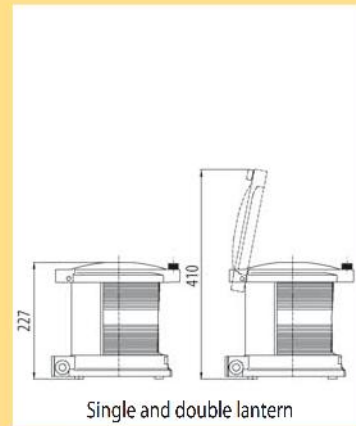

LED 780 Family

J.H. Peters + Bey GmbH

НАЗНАЧЕНИЕ

Фонари предназначены для световой сигнализации, информирующей о позиции судна в акватории. Предназначены для монтажа на судах с механическим приводом длиной 50 м и больше.

СТРОЕНИЕ

Корпус фонарей изготовлен из чёрного полиамида, усиленного стекланным волокном, не магнитного, устойчивого к коррозии в морских условиях и устойчивого к механическим ударам. Все монтажные элементы и экраны изготовлены из нержавеющей стали. Линзы фонарей изготовлены из PMMA. Каждый фонарь оснащён присоединительной коробкой. По желанию поставка со сборным гибким кабелем 2x1,5м² и длиной 1,5м.

НОРМЫ И ПРАВИЛА

BSH, GL, требования Конвенции IMO 1972, MED

DESIGNATION

Lanterns serve as navigation-signalling lights informing about the vessel position. Lanterns are foreseen for power-driven vessels of length more than 50m.

CONSTRUCTION

The housing of the lantern is made of black polyamid glass fibre reinforced, shock and seawater resistant, non-corrosive and non-magnetic. All fixing elements and screens are made of stainless steel. Lenses are made of PMMA. Every light is equipped with its own terminal box. On request the flexible marine cable 2x1,5mm², 1,5m length may be supplied.

STANDARDS AND RULES

BSH, GL, in accordance with IMO 1972 Convention, MED

Цвет / Color	green	red	white	white	yellow	red	white	red	green	yellow	blue	white
Угол / Angle	112,5°	112,5°	225°	135°	135°	135°	360°	360°	360°	360°	60°	360°
Диапазон / Visibility	3nm	3nm	6nm	3nm	3nm	3nm	3nm	3nm	3nm	3nm	2nm	5nm
Назначение / Designation	Правый борт Starboard	Левый борт Port side	Мачтовый Masthead	Кормовой Stern	Буксировки Towing	Канал Суэцкий Suez	Сигнал. Signalling	Сигнал. Signalling	Сигнал. Signalling	Сигнал. Signalling	Рулевой Steering	Маневренный Manoeuvring
Двойные фонари / Double lanterns												
24V DC	7813010	7823010	7833010	7843010	7843210	7841810	7863110	7863210	7863310	7863410	-	-
230V AC	7813030	7823030	7833030	7843030	7843230	7841830	7863130	7863230	7863330	7863430	-	-
24V DC / 230V AC	7813040	7823040	7833040	7843040	7843240	7841840	7863140	7863240	7863340	7863440	-	-
Потреб. / Wattage	5W	3W	17W	3W	6W	3W	8W	6W	10W	12W	-	-
Одиночные фонари / Single lanterns												
24V DC	7811010	7821010	7831010	7841010	7841210	7841610	7861010	7861210	7861310	7861410	-	7861710
230V AC	7811030	7821030	7831030	7841030	7841230	7841630	7861030	7861230	7861330	7861430	5081020	7861730
Потреб. / Wattage	5W	3W	17W	3W	6W	3W	8W	6W	10W	3,6W	2,1W	18W

Долговечность – 50000 часов / Certified lifetime – 50000 hours

Без обслуживающего персонала / Maintenance free

Низкий расход энергии / Low power consumption

Не требуются запасные источники света / No spare bulbs any more

Одиночные и двойные фонари имеют одни и те же размеры / Single and double lanterns have the same dimension

СИГНАЛЬНО-ОТЛИЧИТЕЛЬНЫЕ ФОНАРИ
SIGNALLING-POSITION LANTERNS